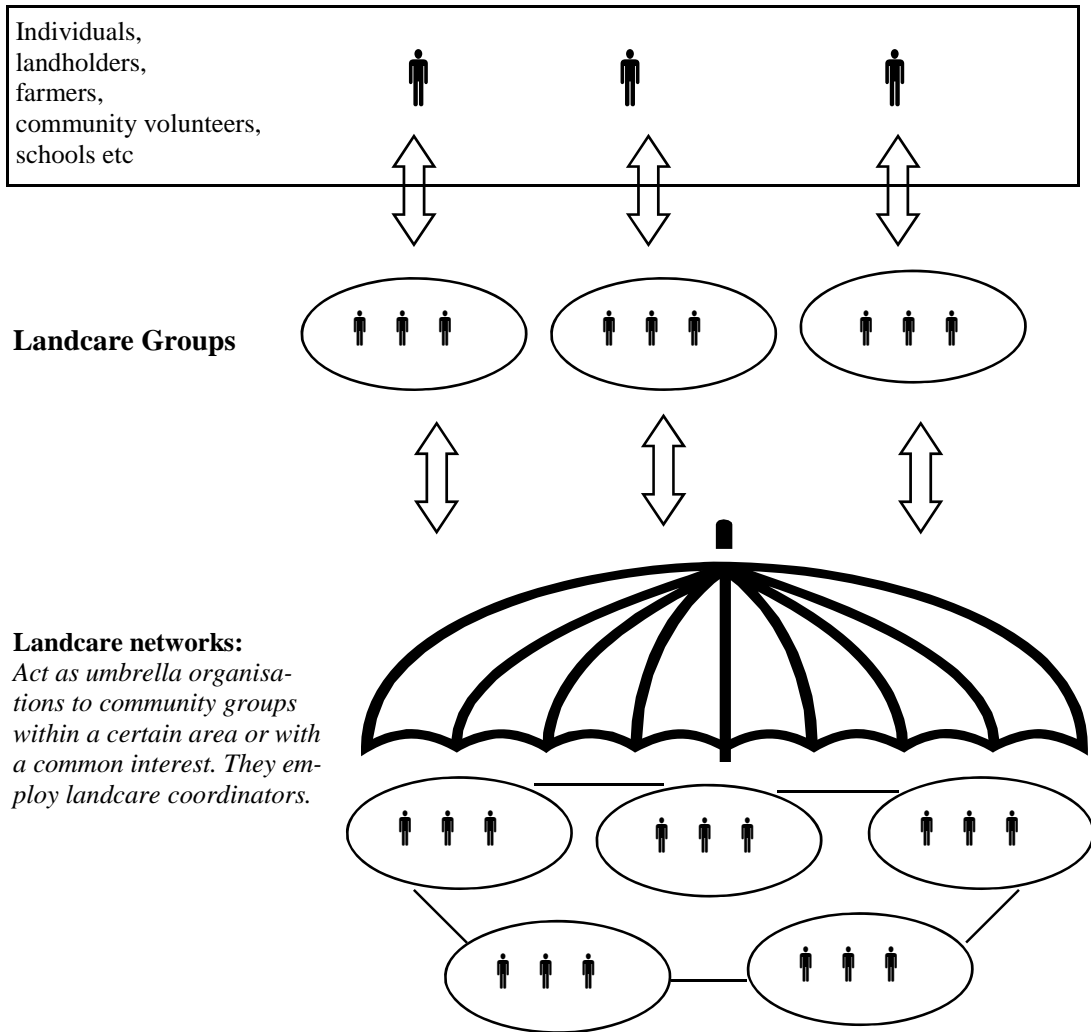

Landcare Structure

Community Landcare (on-ground works and community development)

State and regional planning, management, leadership and funding

National Landcare support and structures

National Landcare Program supporting organisations

Australian Landcare Council

Appointed by the Minister for Agriculture, Fisheries & Forestry to advise the Minister on Natural Resource Management issues

National Landcare Facilitator

Contracted to the Australian Government. National advocate for landcare movement with a focus on sustainable agriculture